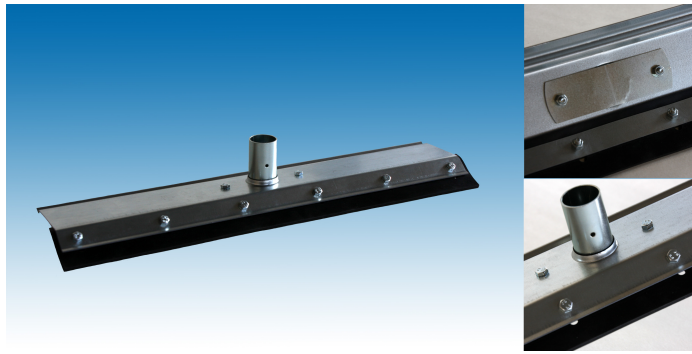

## ECO Straight.

Straight yard scraper.  
Working width 40 or 55 cm.  
Material: galvanized steel.  
Rubber: ECO rubber or with  
canvas-reinforced rubber strips (-V).

Product number: with ECO rubber  
ECO Basic straight 40 cm: 23.11.512  
ECO Basic straight 55 cm: 23.11.522  
Product number: with reinforced rubber  
ECO Basic straight 40 cm: 23.11.516-V  
ECO Basic straight 55 cm: 23.11.526-V

## ECO Curved.

Half round yard scraper  
Working width 62-70-78-86 cm  
Material: galvanized steel.  
Provided with reinforced handle holder.  
Rubber: ECO rubber or with  
canvas-reinforced rubber strips (-V).

Product number: with ECO rubber  
ECO Curved 62 cm: 23.11.585  
ECO Curved 70 cm: 23.11.586  
ECO Curved 78 cm: 23.11.587  
ECO Curved 86 cm: 23.11.588

Product number: with reinforced rubber  
ECO Curved 62 cm: 23.11.585-V  
ECO Curved 70 cm: 23.11.586-V  
ECO Curved 78 cm: 23.11.587-V  
ECO Curved 86 cm: 23.11.588-V

## Rubber strip.

All rubber strips are  
Included. bolts + nuts M6.

Product number: ECO rubber

ECO Straight 40 cm: 23.11.540E  
ECO Straight 55 cm: 23.11.540A  
ECO Curved 62 cm: 23.11.543A  
ECO Curved 70 cm: 23.11.543B  
ECO Curved 78 cm: 23.11.543C  
ECO Curved 86 cm: 23.11.543D