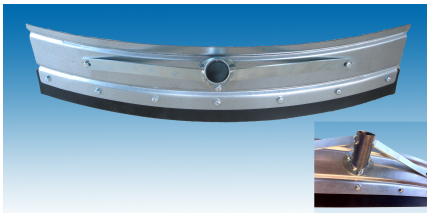

## ECO Straight.

Straight yard scraper.  
Working width 40 or 55 cm.  
Material: galvanized steel.  
Rubber: ECO rubber or with  
canvas-reinforced rubber strips (-V).

Product number: with ECO rubber  
ECO Basic straight 40 cm: 23.11.512  
ECO Basic straight 55 cm: 23.11.522  
Product number: with reinforced rubber  
ECO Basic straight 40 cm: 23.11.516-V  
ECO Basic straight 55 cm: 23.11.526-V

## ECO Curved.

Half round yard scraper  
Working width 62-70-78-86 cm  
Material: galvanized steel.  
Provided with reinforced handle holder.  
Rubber: ECO rubber or with  
canvas-reinforced rubber strips (-V).

Product number: with ECO rubber  
ECO Curved 62 cm: 23.11.585  
ECO Curved 70 cm: 23.11.586  
ECO Curved 78 cm: 23.11.587  
ECO Curved 86 cm: 23.11.588

Product number: with reinforced rubber  
ECO Curved 62 cm: 23.11.585-V  
ECO Curved 70 cm: 23.11.586-V  
ECO Curved 78 cm: 23.11.587-V  
ECO Curved 86 cm: 23.11.588-V

## Rubber strip.

All rubber strips are  
Included. bolts + nuts M6.

Product number: ECO rubber

ECO Straight 40 cm: 23.11.540E  
ECO Straight 55 cm: 23.11.540A  
ECO Curved 62 cm: 23.11.543A  
ECO Curved 70 cm: 23.11.543B  
ECO Curved 78 cm: 23.11.543C  
ECO Curved 86 cm: 23.11.543D