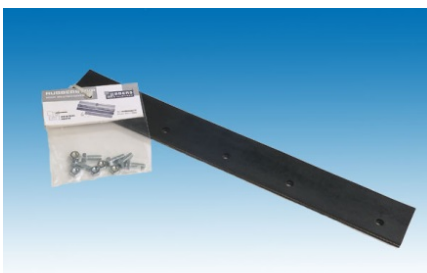

## ECO Straight.

Straight yard scraper.  
Working width 40 or 55 cm.  
Material: galvanized steel.  
Rubber: ECO rubber or with  
canvas-reinforced rubber strips (-V).

Product number: with ECO rubber  
ECO Basic straight 40 cm: 23.11.512  
ECO Basic straight 55 cm: 23.11.522  
Product number: with reinforced rubber  
ECO Basic straight 40 cm: 23.11.516-V  
ECO Basic straight 55 cm: 23.11.526-V

## ECO Curved.

Half round yard scraper  
Working width 62-70-78-86 cm  
Material: galvanized steel.  
Provided with reinforced handle holder.  
Rubber: ECO rubber or with  
canvas-reinforced rubber strips (-V).

Product number: with ECO rubber  
ECO Curved 62 cm: 23.11.585  
ECO Curved 70 cm: 23.11.586  
ECO Curved 78 cm: 23.11.587  
ECO Curved 86 cm: 23.11.588

Product number: with reinforced rubber  
ECO Curved 62 cm: 23.11.585-V  
ECO Curved 70 cm: 23.11.586-V  
ECO Curved 78 cm: 23.11.587-V  
ECO Curved 86 cm: 23.11.588-V

## Rubber strip.

All rubber strips are  
Included. bolts + nuts M6.

Product number: ECO rubber

ECO Straight 40 cm: 23.11.540E  
ECO Straight 55 cm: 23.11.540A  
ECO Curved 62 cm: 23.11.543A  
ECO Curved 70 cm: 23.11.543B  
ECO Curved 78 cm: 23.11.543C  
ECO Curved 86 cm: 23.11.543D