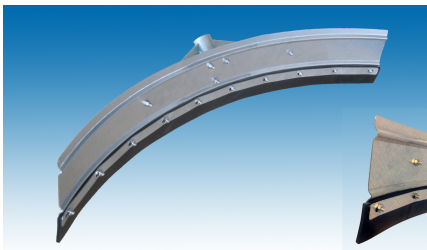

## ECO Straight.

Straight yard scraper.  
Working width 40 or 55 cm.  
Material: galvanized steel.  
Rubber: ECO rubber or with  
canvas-reinforced rubber strips (-V).

Product number: with ECO rubber  
ECO Basic straight 40 cm: 23.11.512  
ECO Basic straight 55 cm: 23.11.522  
Product number: with reinforced rubber  
ECO Basic straight 40 cm: 23.11.516-V  
ECO Basic straight 55 cm: 23.11.526-V

## ECO Curved.

Half round yard scraper  
Working width 62-70-78-86 cm  
Material: galvanized steel.  
Provided with reinforced handle holder.  
Rubber: ECO rubber or with  
canvas-reinforced rubber strips (-V).

Product number: with ECO rubber  
ECO Curved 62 cm: 23.11.585  
ECO Curved 70 cm: 23.11.586  
ECO Curved 78 cm: 23.11.587  
ECO Curved 86 cm: 23.11.588

Product number: with reinforced rubber  
ECO Curved 62 cm: 23.11.585-V  
ECO Curved 70 cm: 23.11.586-V  
ECO Curved 78 cm: 23.11.587-V  
ECO Curved 86 cm: 23.11.588-V

## Rubber strip.

All rubber strips are  
Included. bolts + nuts M6.

Product number: ECO rubber

ECO Straight 40 cm: 23.11.540E  
ECO Straight 55 cm: 23.11.540A  
ECO Curved 62 cm: 23.11.543A  
ECO Curved 70 cm: 23.11.543B  
ECO Curved 78 cm: 23.11.543C  
ECO Curved 86 cm: 23.11.543D